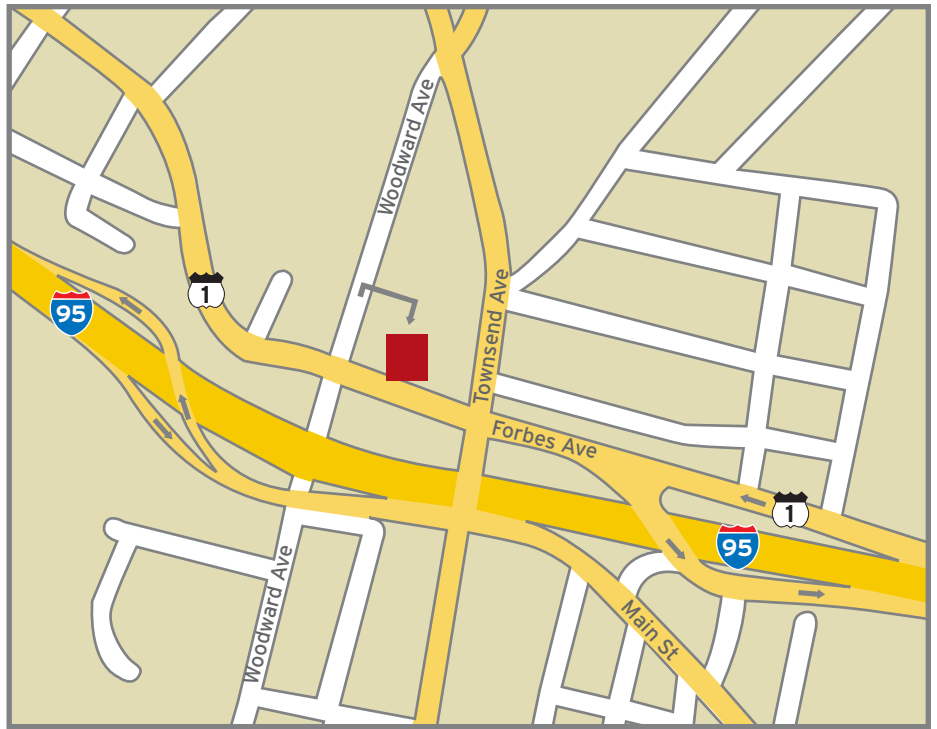

MASCOLA // GROUP

434 Forbes Avenue
New Haven, CT 06512
(203) 469-6900

GPS Address: 815 Woodward Ave

FROM NEW YORK CITY:

Take 95 North to exit 50 (Woodward Avenue).

Turn left at the second traffic light, onto Woodward Avenue.

Go one block to next light.

Go straight through light. You will pass Citizens Bank on your right.

Turn right into our parking lot, which is the second parking lot entrance.

Please park in Visitors Parking and enter into the gated courtyard.

Upon entering the courtyard, the main entrance is located straight ahead.

FROM HARTFORD:

Take 91 South to the 95 interchange.

Follow 95 North to exit 50 (Woodward Avenue)

Turn left at the second traffic light, onto Woodward Avenue.

Upon entering the courtyard, the main entrance is located straight ahead.

FROM BOSTON:

Take 95 South to exit 51 (Frontage Road)

At the end of the ramp, follow straight through 3 lights

At your 4th light, turn right onto Woodward Avenue.